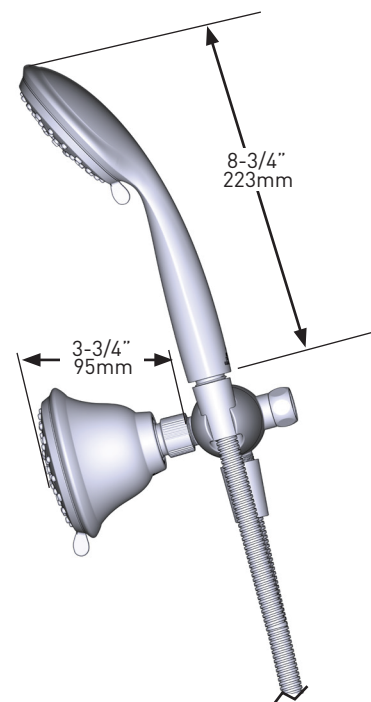

## DESCRIPTION

- Construction with various finishes identified by suffix
- Includes handshower, wallmount, hose & diverter
- 1/2" IPS connection

## OPERATION

- Handheld: 6 function
- Wallmount: 8 function featuring pause
- Rotate outer ring to select on showerheads
- 3-way diverter provides ability to flow each showerhead separately or combined for more coverage
- Diverter includes pause button to pause water flow easily

**Attune™**

8-Function Handshower & Wallmount with Diverter & Hose

**MODELS:** 218C0 Series

**CRITICAL DIMENSIONS** DO NOT SCALE