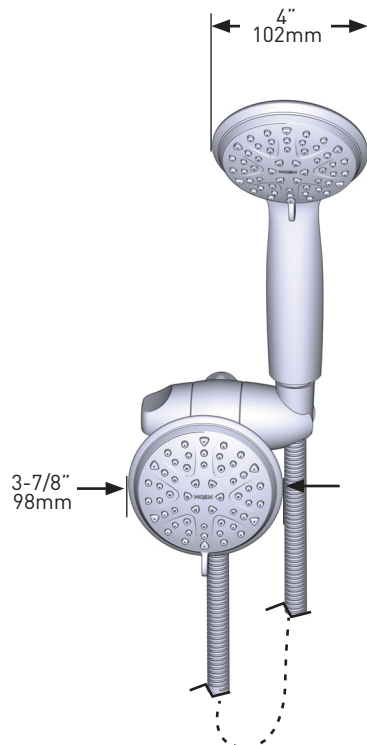

## DESCRIPTION

- Construction with various finishes identified by suffix
- Includes handshower, wallmount, hose & diverter
- 1/2" IPS connection

## OPERATION

- Handheld: 6 function
- Wallmount: 8 function featuring pause
- Rotate outer ring to select on showerheads
- 3-way diverter provides ability to flow each showerhead separately or combined for more coverage
- Diverter includes pause button to pause water flow easily

**Attune™**

8-Function Handshower & Wallmount with Diverter & Hose

**MODELS:** 218C0 Series

**CRITICAL DIMENSIONS** DO NOT SCALE