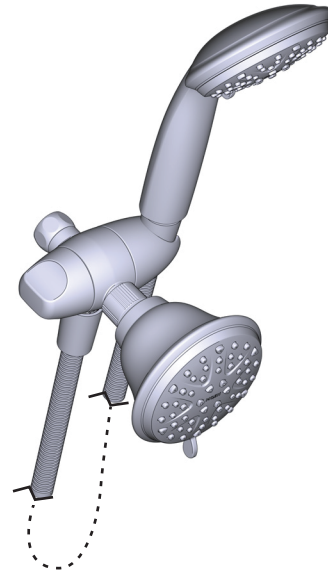

## DESCRIPTION

- Construction with various finishes identified by suffix
- Includes handshower, wallmount, hose & diverter
- 1/2" IPS connection

## OPERATION

- Handheld: 6 function
- Wallmount: 8 function featuring pause
- Rotate outer ring to select on showerheads
- 3-way diverter provides ability to flow each showerhead separately or combined for more coverage
- Diverter includes pause button to pause water flow easily

## FLOW

- Designed to deliver 1.75 gpm (6.6 L/min) MAX at 80 psi

**Attune™**

8-Function Handshower & Wallmount with Diverter & Hose

**MODELS:** 218C0 Series

**CRITICAL DIMENSIONS** DO NOT SCALE